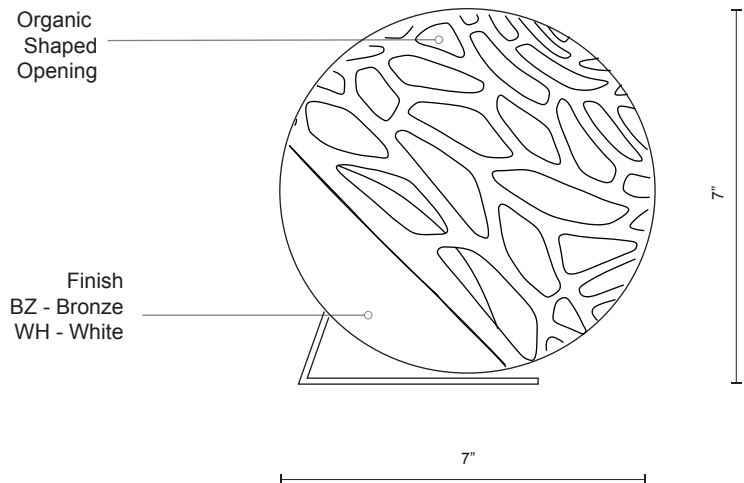

*Subject to testing confirmation